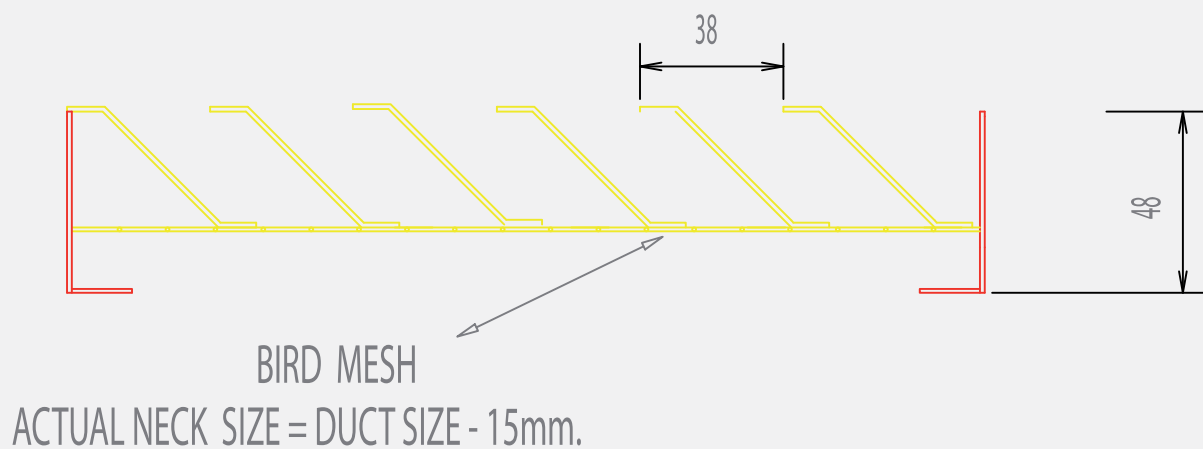

# Standard Weather Louvre

CODE: OV GRILLE RECESSED

STANDARD WEATHER LOUVER.

CODE:- OV GRILLE RECESSED

## TYPE OV

One row of fixed horizontal running blades.  
Bird screen fitted as standard.

Manufactured with standard mill finish.